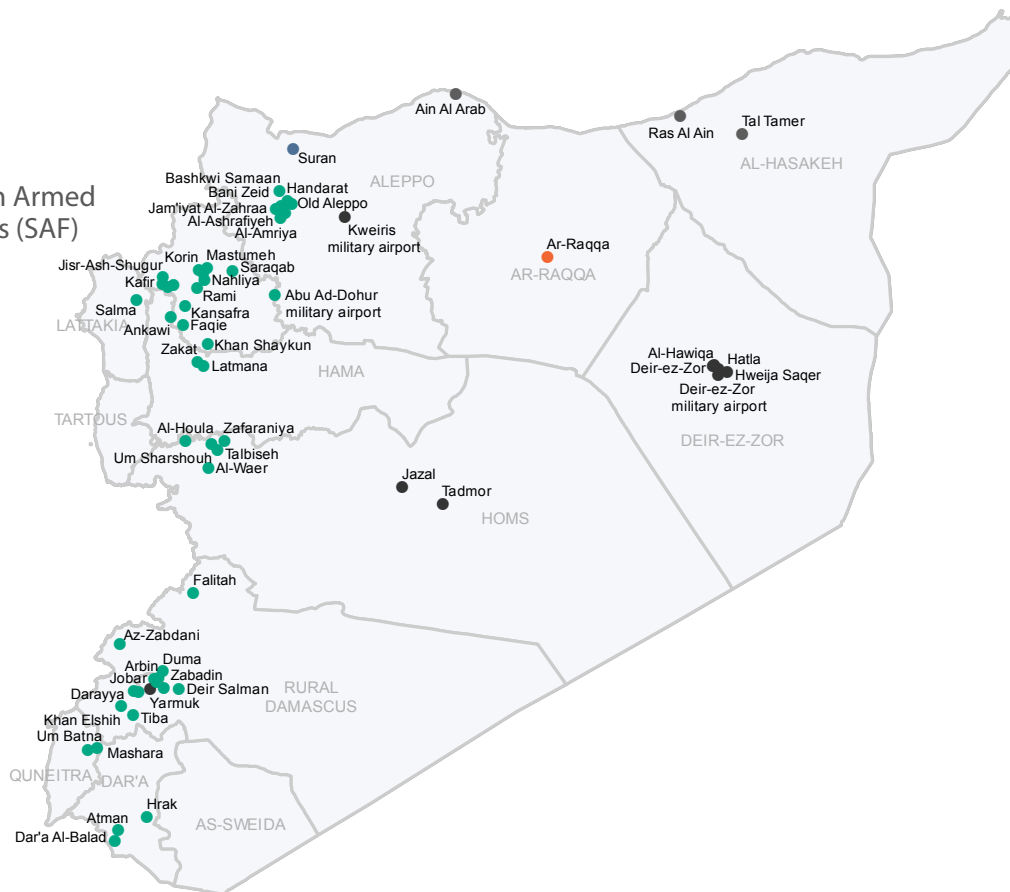

SUB-CONFLICT RELATIONS

HIGH FREQUENCY CONFLICT LOCATIONS (SOHR)

15 or more incidents per month
Colour codes in the map refer to the sub-conflict diagram, left

MAY IN NUMBERS

440,000 People in Need in besieged locations (OCHA 05/2015)

4.8 million People in Need in hard-to-reach areas (OCHA 05/2015)

1,338 Civilian casualties (SOHR May)

6,035 Total Casualties (SOHR May)

941 Airstrikes
881 SAF, 60 Coalition (SOHR May)

763 Barrel Bomb attacks (SOHR May)

CIVILIAN DEATHS (SOHR)

(SOHR)

1 MAY

64 civilians, including 31 children and 19 women, were killed by coalition airstrikes on the Surin town of northeastern rural Aleppo.

30 MAY

59 civilians killed by GoS airstrikes on the Al-Bab city.