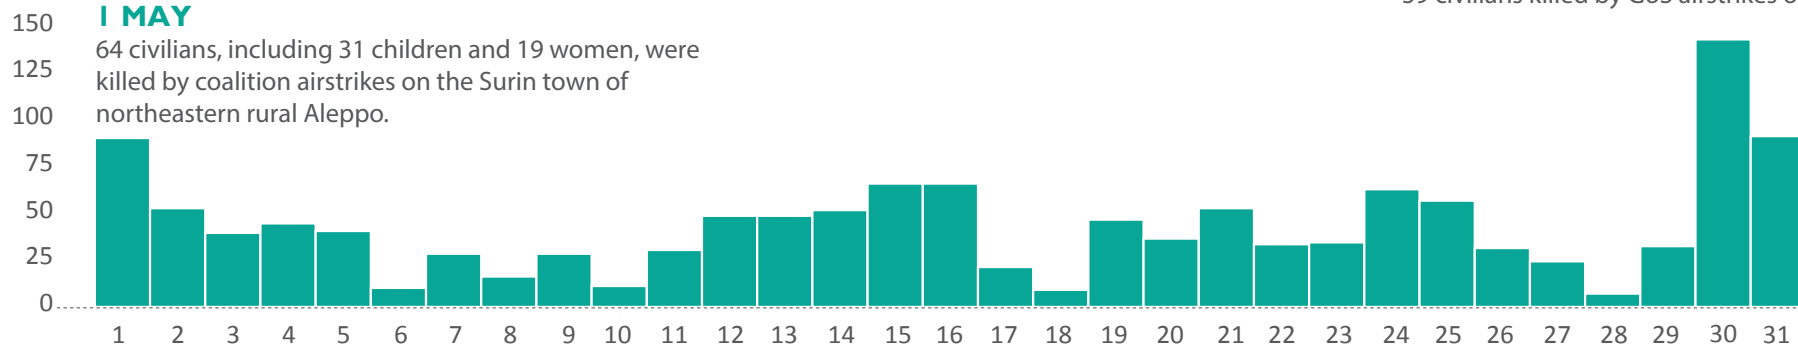

SUB-CONFLICT RELATIONS

HIGH FREQUENCY CONFLICT LOCATIONS (SOHR)

15 or more incidents per month
Colour codes in the map refer to the sub-conflict diagram, left

MAY IN NUMBERS

440,000 People in Need in besieged locations (OCHA 05/2015)

4.8 million People in Need in hard-to-reach areas (OCHA 05/2015)

1,338 Civilian casualties (SOHR May)

6,035 Total Casualties (SOHR May)

941 Airstrikes
881 SAF, 60 Coalition (SOHR May)

763 Barrel Bomb attacks (SOHR May)

CIVILIAN DEATHS (SOHR)

(SOHR)

1 MAY

64 civilians, including 31 children and 19 women, were killed by coalition airstrikes on the Surin town of northeastern rural Aleppo.

30 MAY

59 civilians killed by GoS airstrikes on the Al-Bab city.